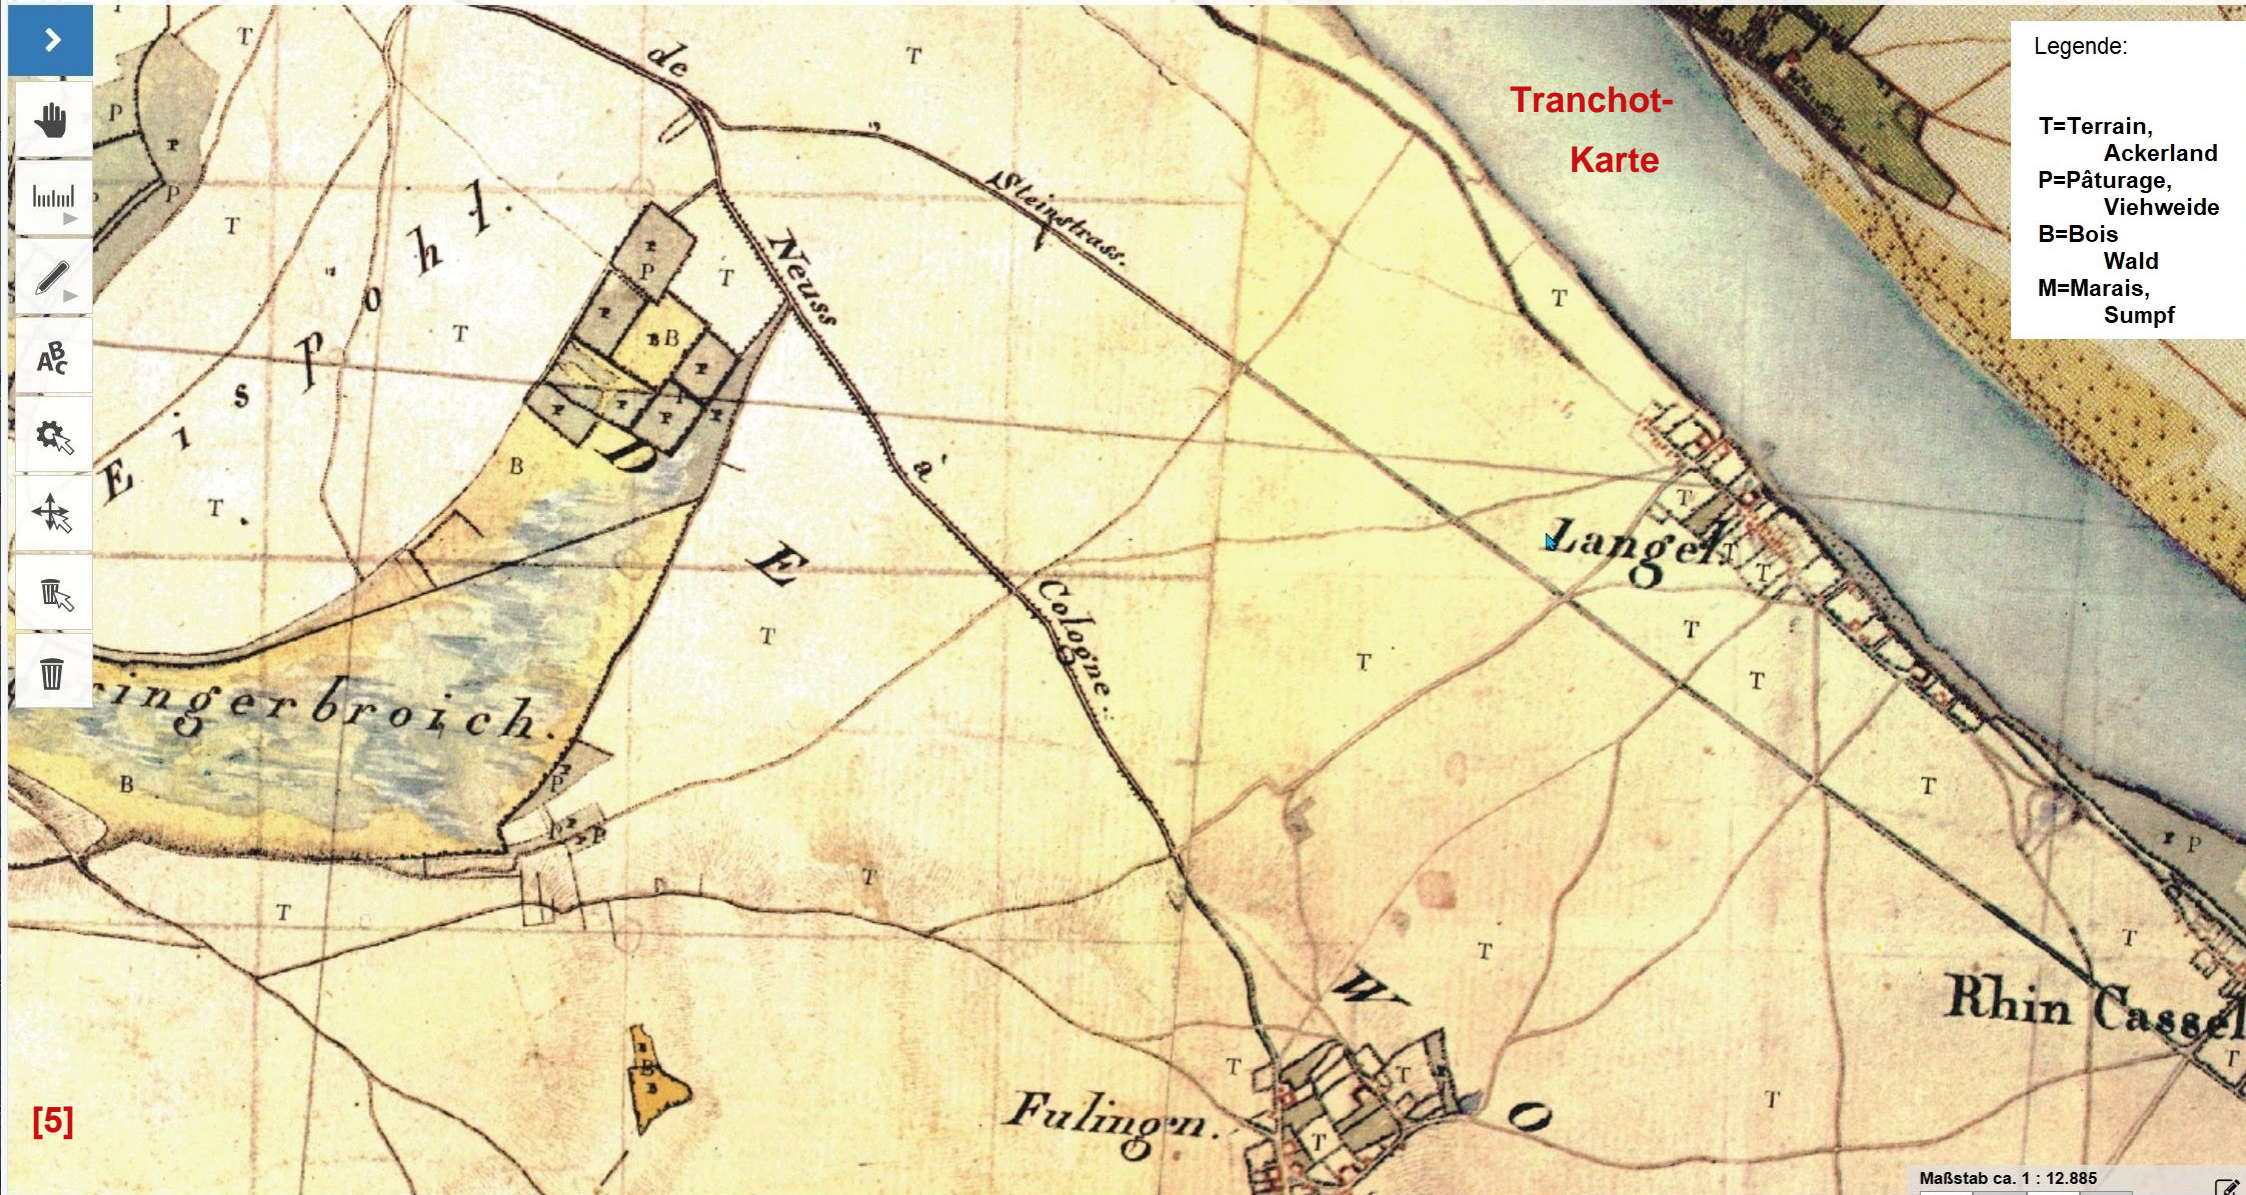

TIM-online

[3]

Kartenfehler melden

Navigation and tool icons: Home, Fullscreen, Edit, Layers, ABC, Settings, Mouse, Eraser, Trash, and another Trash icon.

Adresse suchen

**Tranchot-
Karte**

Legende:

- T=Terrain, Ackerland
- P=Pâturage, Viehweide
- B=Bois Wald
- M=Marais, Sumpf